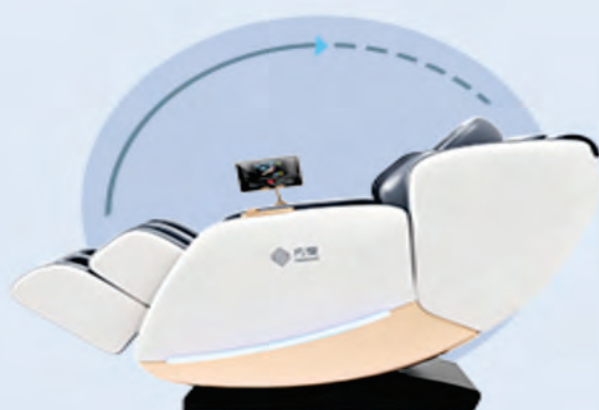

Extendable Footrest

According to different body height, the Footrest can extended freely, the maximum extend length can up to 15cm, to make sure the full body can get for fitting massage.

Full Back Infrared Heat

It offers a mild infrared heat therapy which is a great compliment to the roller and airbag massage.

Zero Gravity Space Capsule

The design reduces pressure on the spine, relieves back pain, and completely relaxes your body

Initial Step

Comfort Step

Comfort Step

Surround Sound Bluetooth Speaker

Equipped with bluetooth technology that reduces the surrounding noise, enhancing your listening experience

3 Control Methods

Easy to use