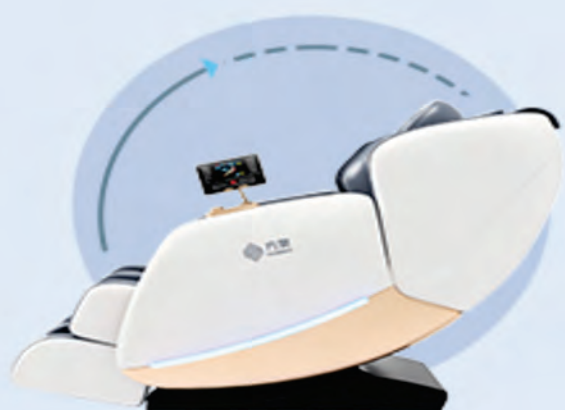

Leg Multiple Massage Experience

The airbag wraps the entire instep for a pressure massage. And with airbags on the calf area compresses the leg muscles and relief the soreness of the legs. Thai foot massage create a relax body comfort experience.

Extendable Footrest

According to different body height, the Footrest can extended freely, the maximum extend length can up to 15cm, to make sure the full body can get for fitting massage.

Full Back Infrared Heat

It offers a mild infrared heat therapy which is a great compliment to the roller and airbag massage.

Zero Gravity Space Capsule

The design reduces pressure on the spine, relieves back pain, and completely relaxes your body