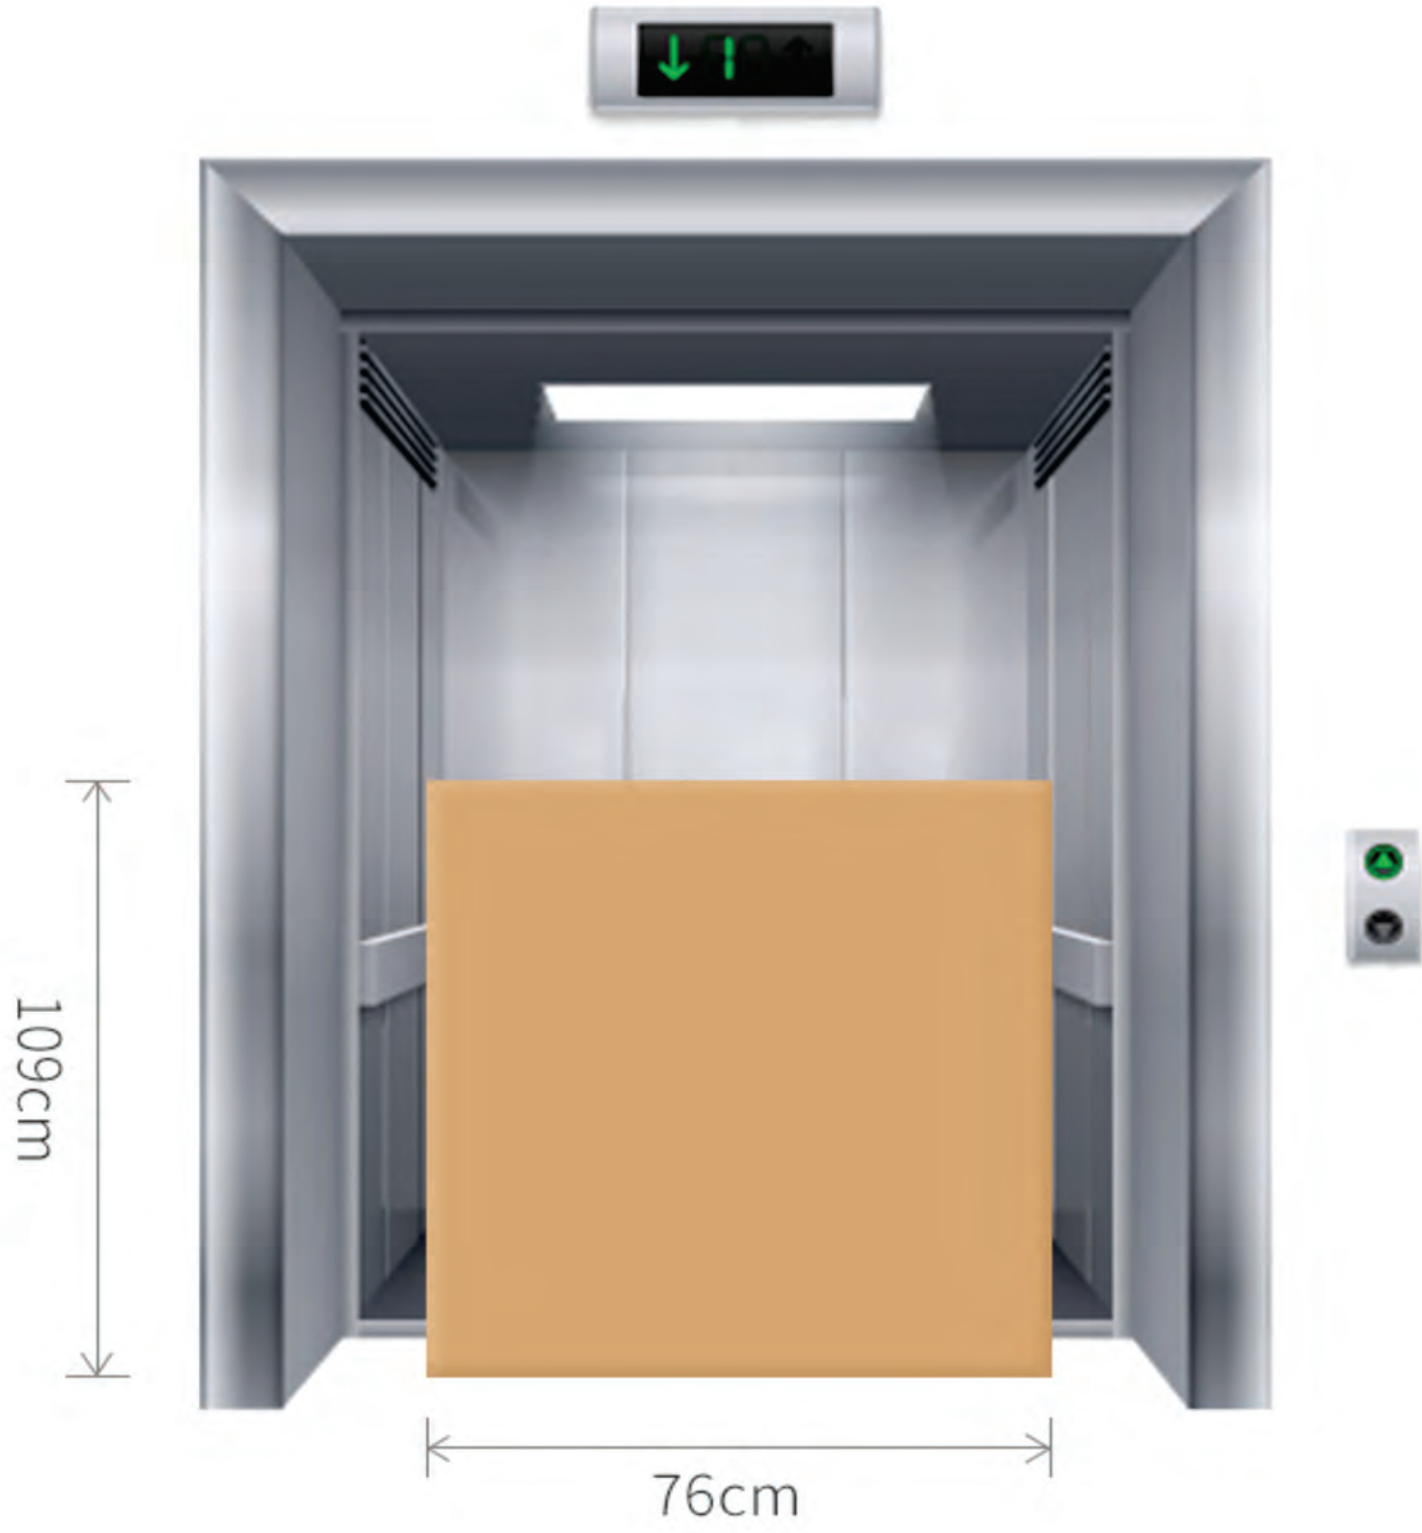

small size

155CM

medium size

170CM

large size

180CM

Large Massage Area

Fit Body Curve Perfectly

Touch Screen Controller

Voice recognition system

Quick Access Button

No Installation Required

The chair works out of the box. Completely hassle-free.

Product Parameters

Entry Guide

**Add: 126-A, Baldev Park, Parwana Road,
Khureji Khas Delhi- 110051**