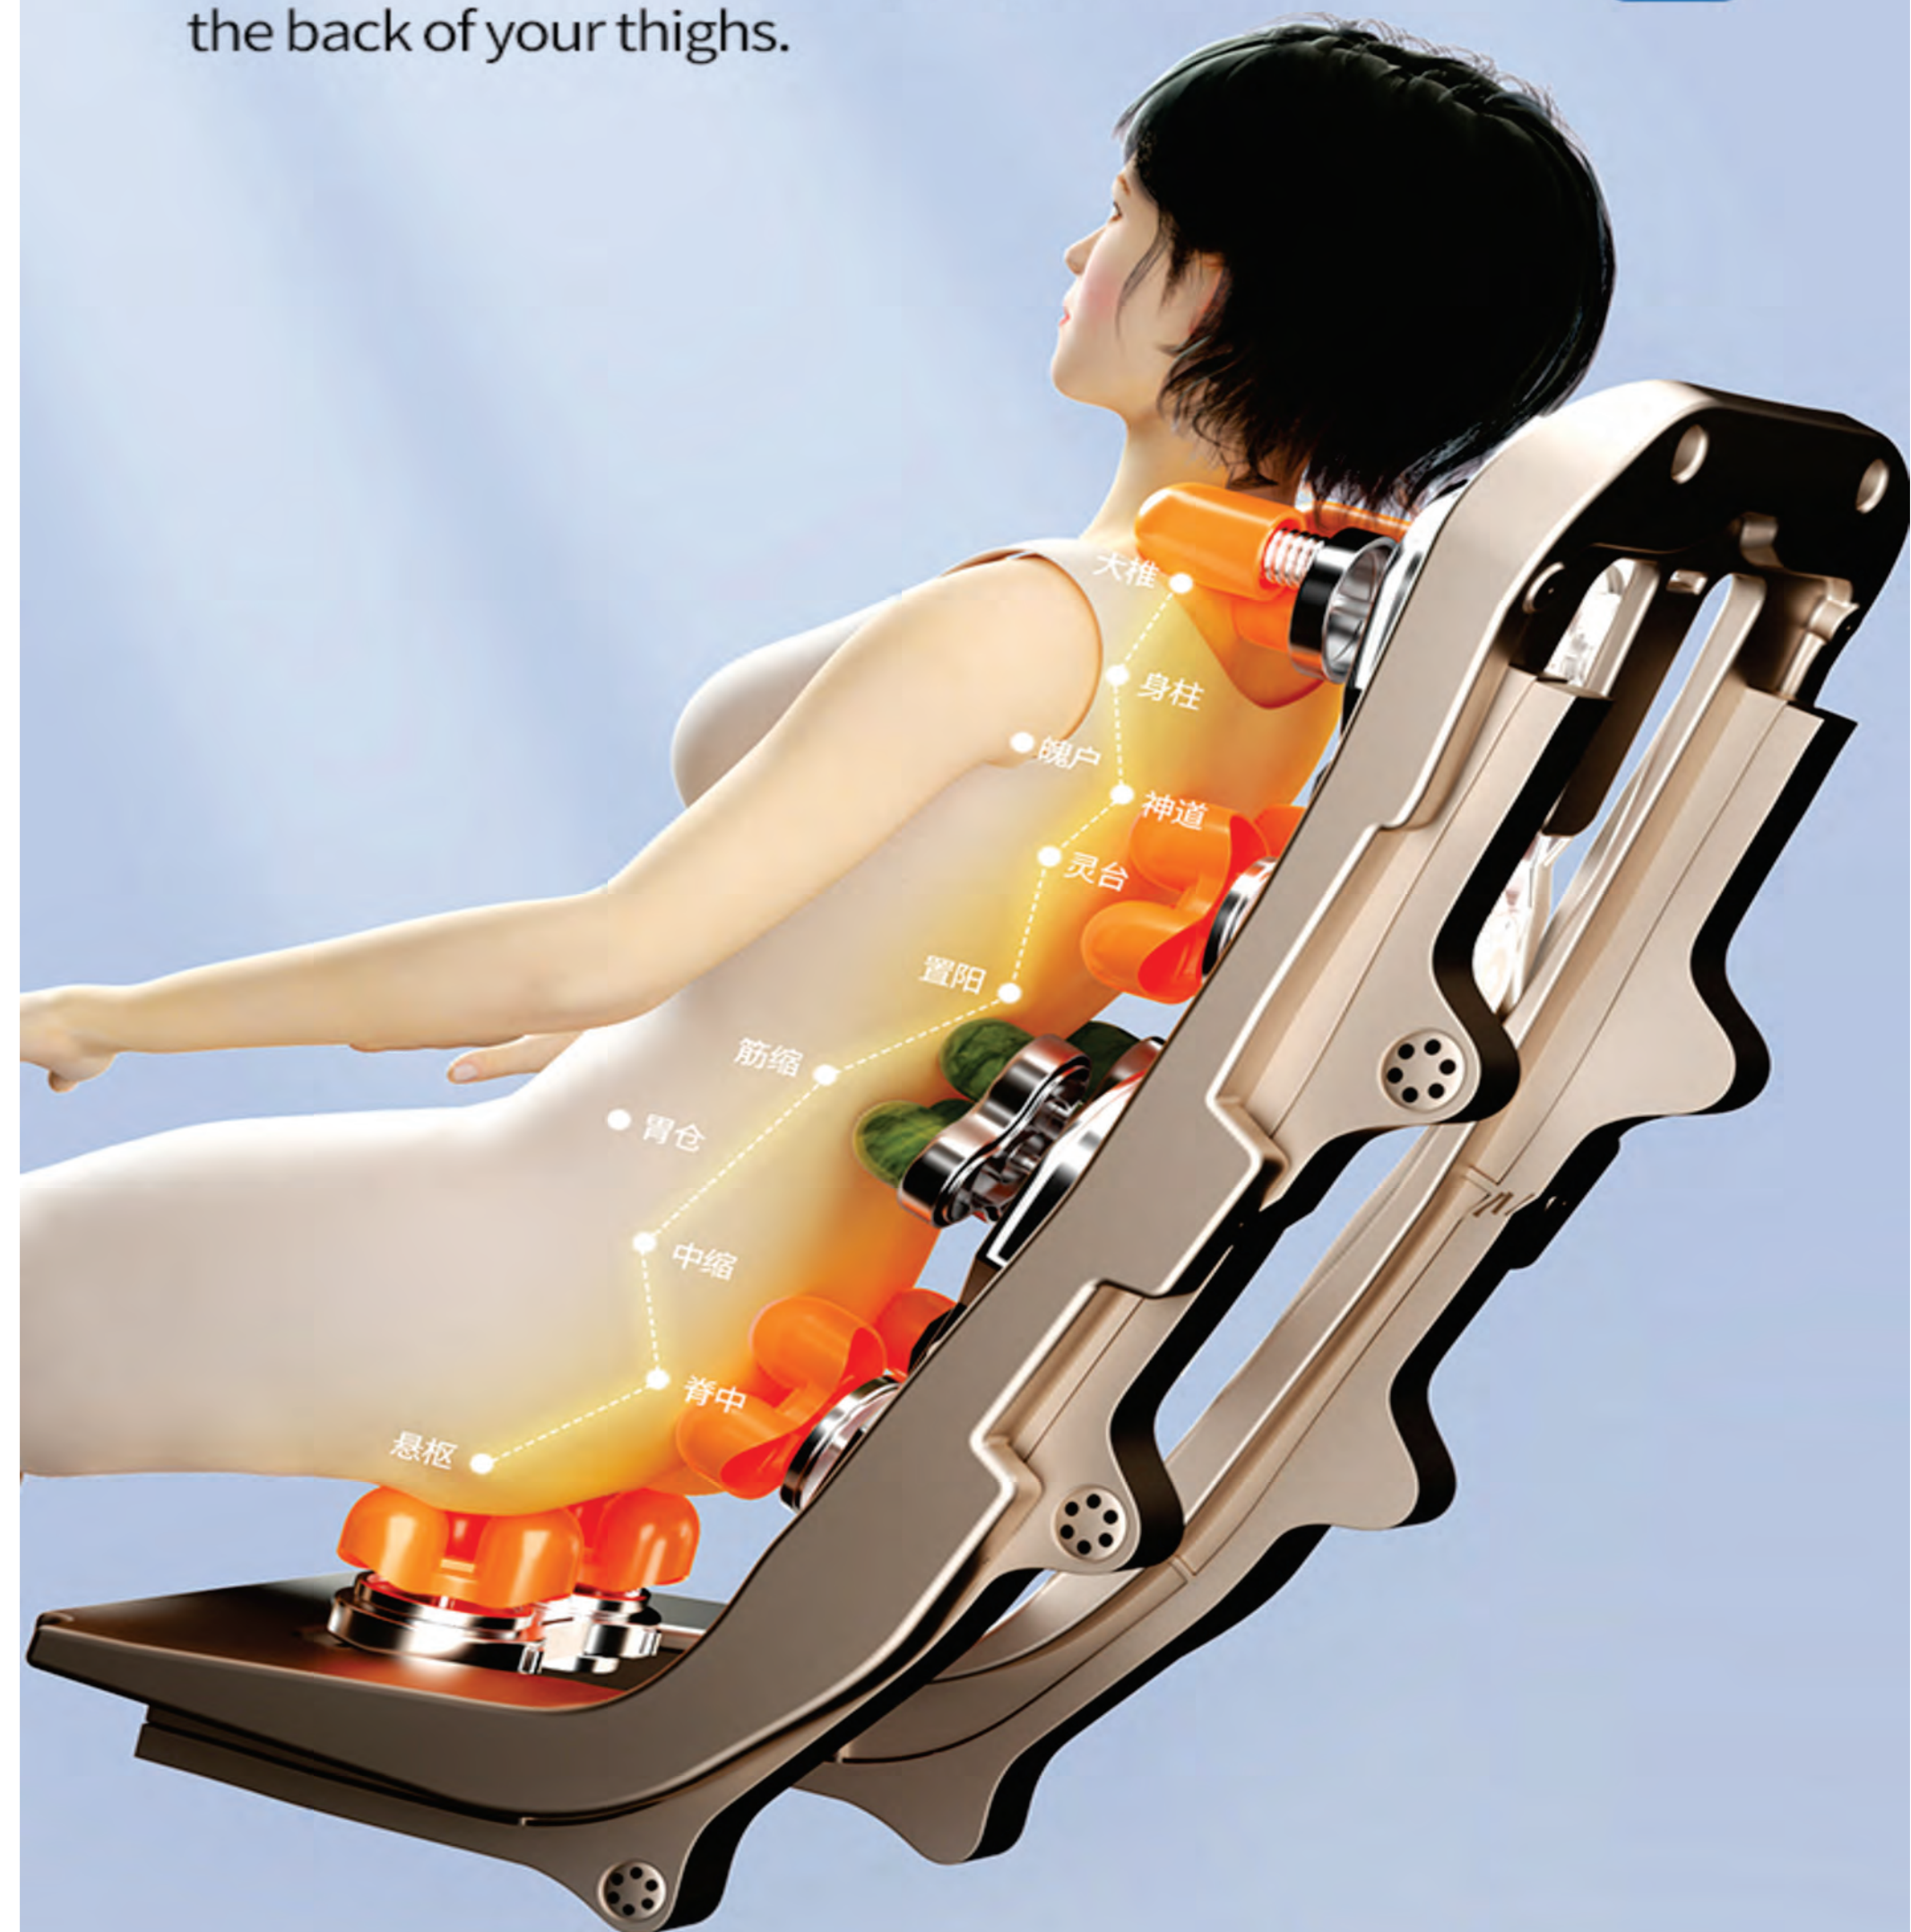

Massage
chair

Massage Chair

Zero Gravity | Full Body Airbag | AI Control

Innovative Hands-Free Voice Control

-  Hi Alice 
-  Yes, My Master 
-  Start Massage 
-  Okay 
-  Start Airbag Massage 
-  Okay 

Upgrade Jade Roller

Jade roller provide a solid professional massage
can offer an unparalleled calming effect that
helps melt away tension

Full Back Shiatsu Massage

The located in the neck, all the way down past lower back, and finally wrapping underneath the back of your thighs.

small size

155CM

medium size

170CM

large size

180CM

Large Massage Area

Fit Body Curve Perfectly

Leg Multiple Massage Experience

The airbag wraps the entire instep for a pressure massage. And with airbags on the calf area compresses the leg muscles and relief the soreness of the legs. Thai foot massage create a relax body comfort experience.