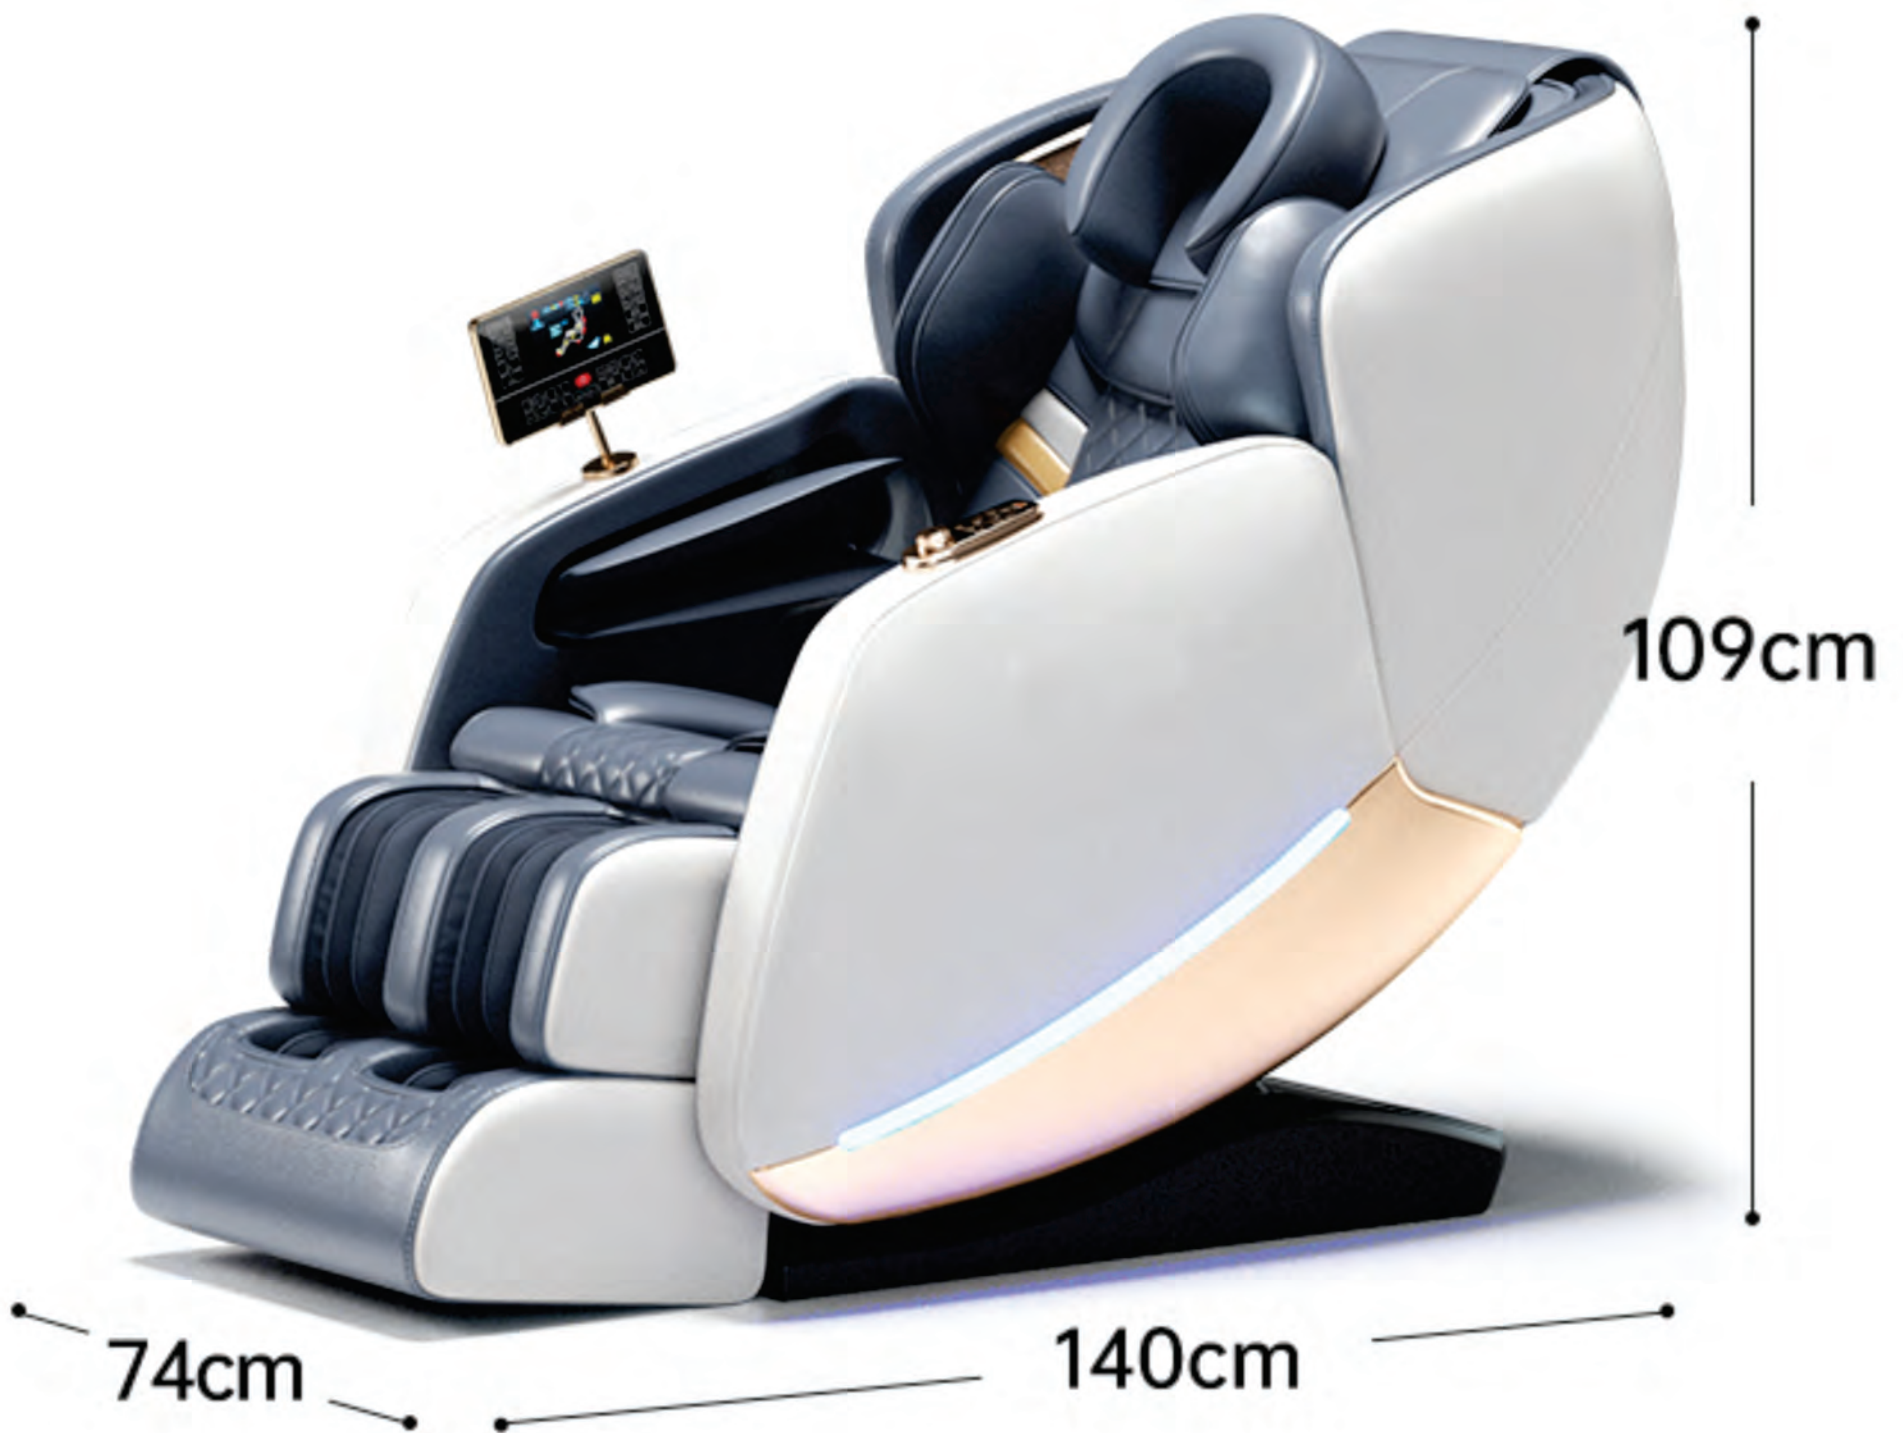

small size

155CM

medium size

170CM

large size

180CM

Large Massage Area

Fit Body Curve Perfectly

Extendable Footrest

According to different body height, the Footrest can extended freely, the maximum extend length can up to 15cm, to make sure the full body can get for fitting massage.

Full Back Infrared Heat

It offers a mild infrared heat therapy which is a great compliment to the roller and airbag massage.

Zero Gravity Space Capsule

The design reduces pressure on the spine, relieves back pain, and completely relaxes your body

Touch Screen Controller

Voice recognition system

Quick Access Button

No Installation Required

The chair works out of the box. Completely hassle-free.

Product Parameters

Entry Guide

**Add: 126-A, Baldev Park, Parwana Road,
Khureji Khas Delhi- 110051**