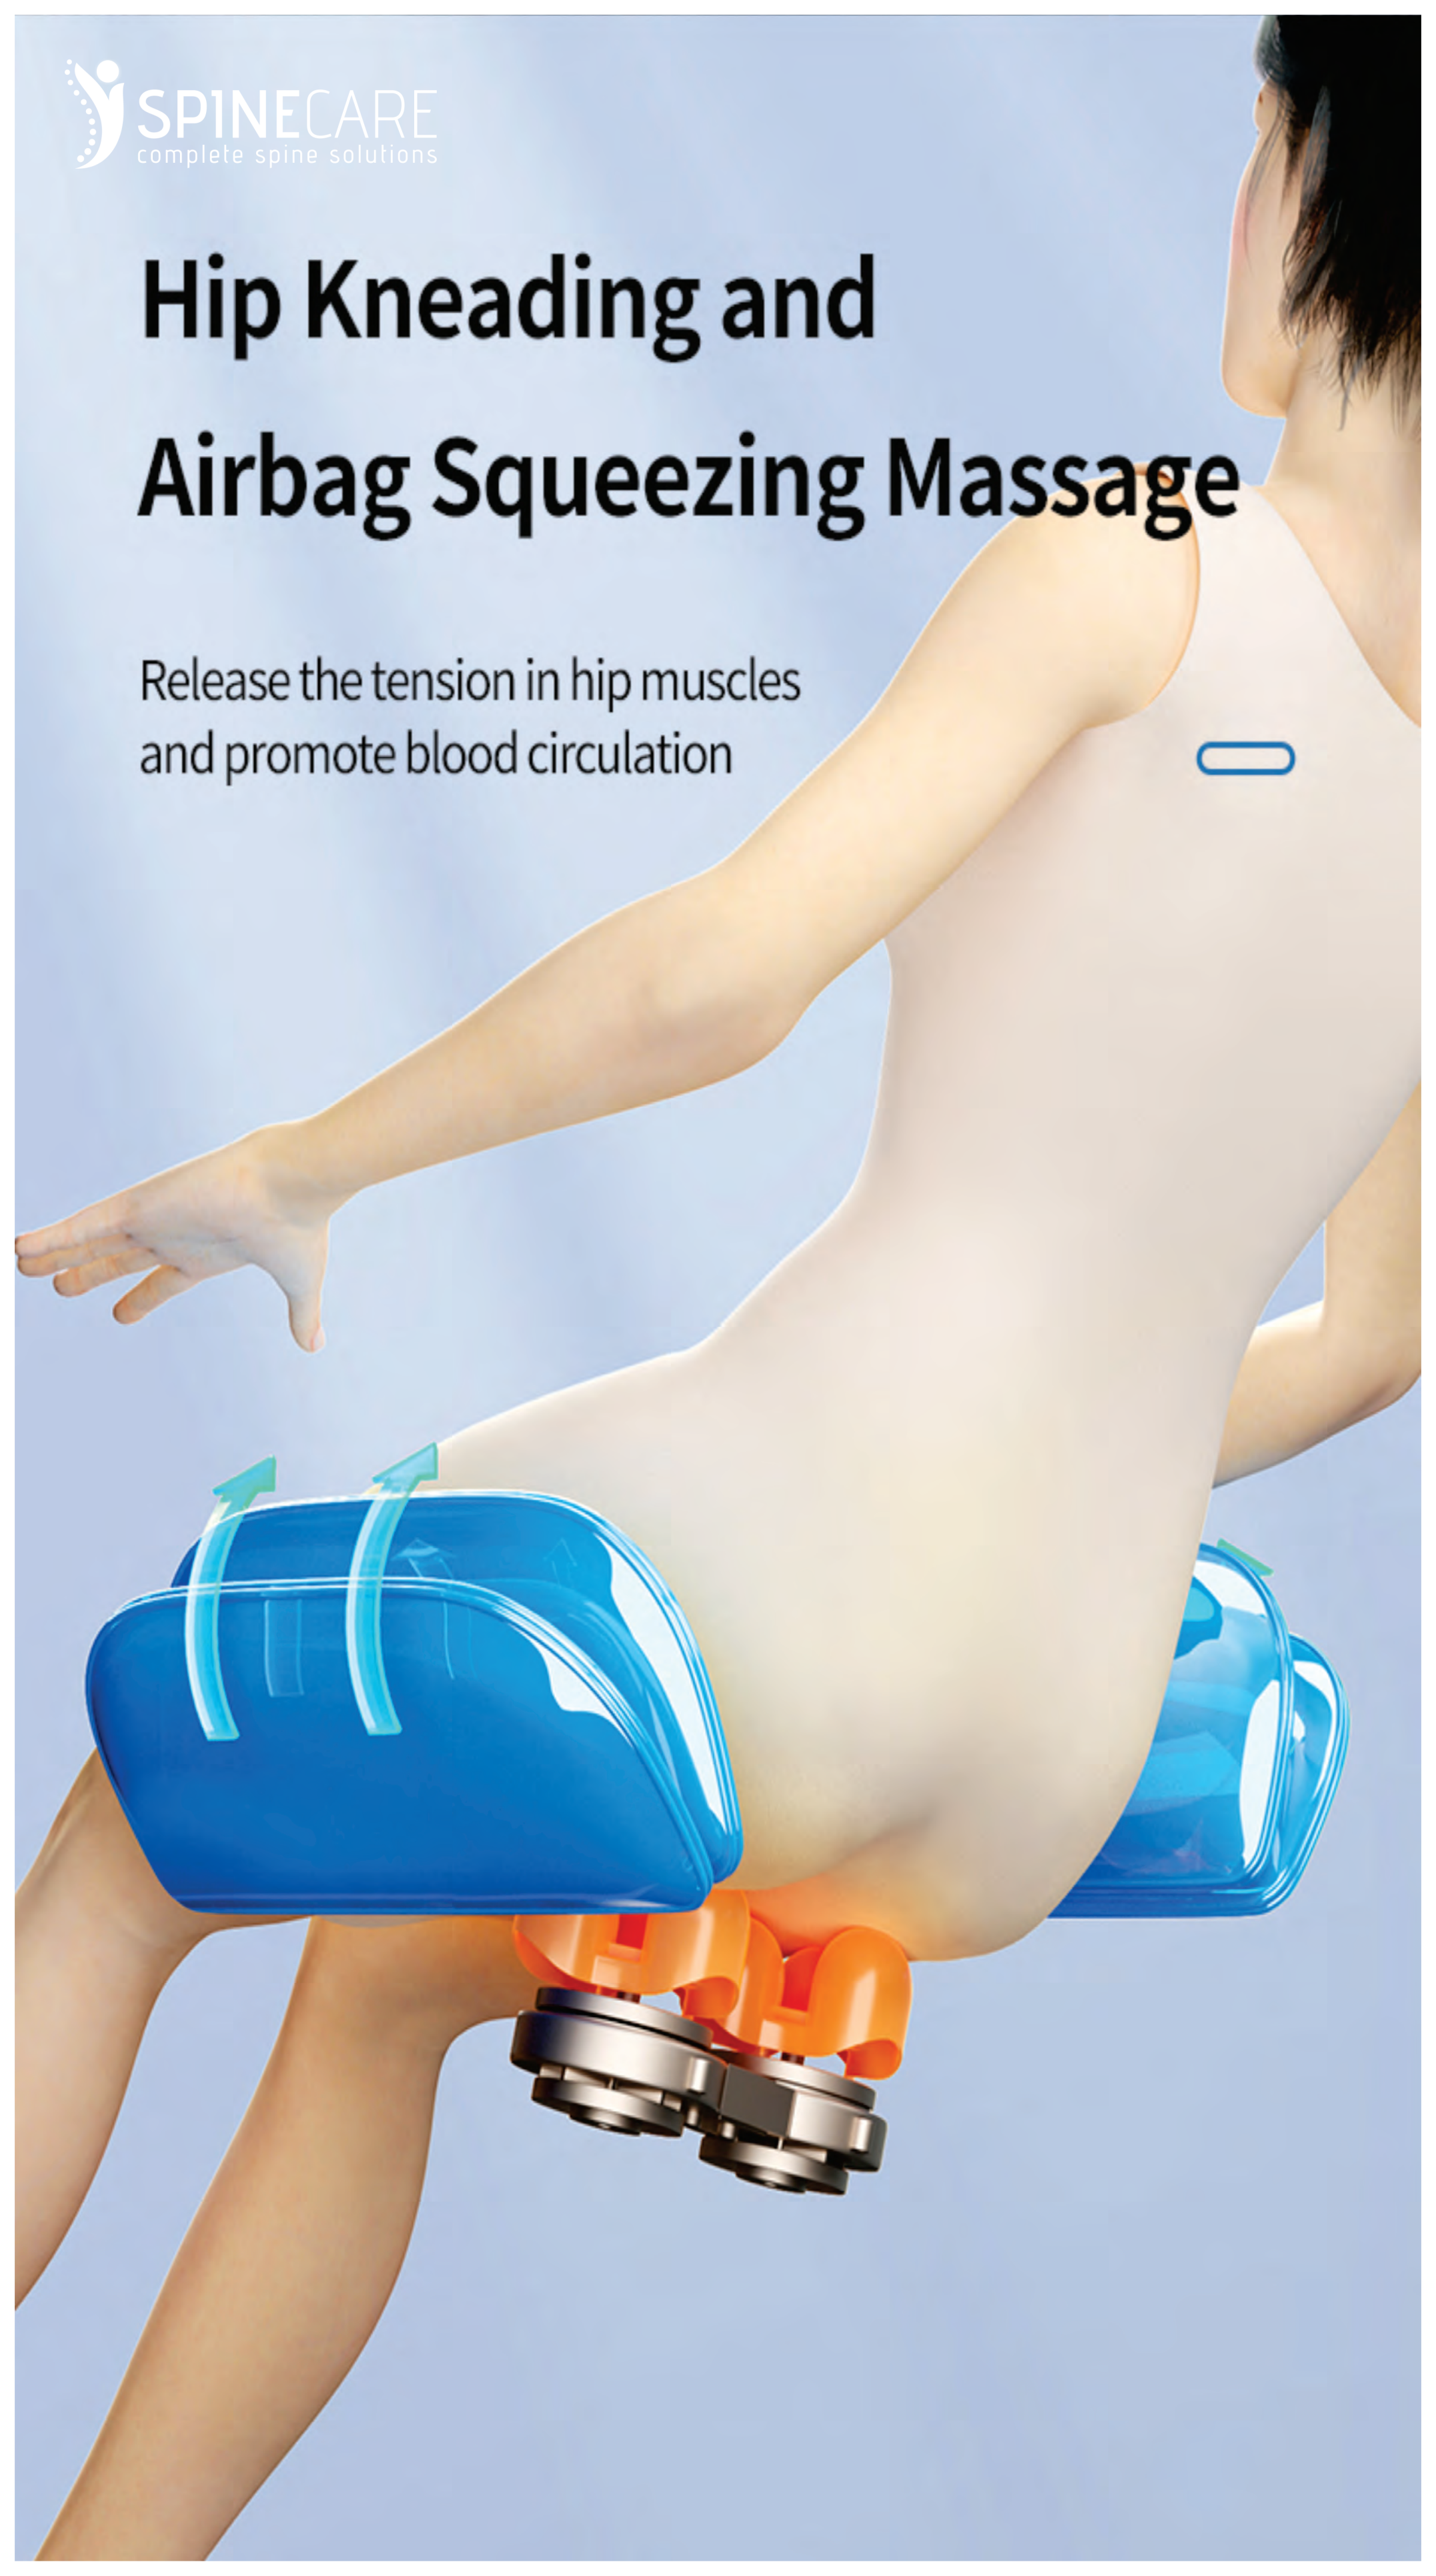

Massage
chair

Massage Chair

Zero Gravity | Full Body Airbag | AI Control

Innovative Hands-Free Voice Control

-  Hi Alice 
-  Yes, My Master 
-  Start Massage 
-  Okay 
-  Start Airbag Massage 
-  Okay 

Upgrade Jade Roller

Jade roller provide a solid professional massage
can offer an unparalleled calming effect that
helps melt away tension

Full Back Shiatsu Massage

The located in the neck, all the way down past lower back, and finally wrapping underneath the back of your thighs.

Neck Kneading Massage

Neck

Back Pushing Massage

Waist

Shoulder

Back

6 AUTOMATIC PROGRAMS

Offers 6 different special auto massage programs which offers diverse massage experiences to the user

Hip Kneading and Airbag Squeezing Massage

Release the tension in hip muscles
and promote blood circulation

Full Body Airbag Massage

The advance airbag massage system will cover you from the Head, shoulders, arms, calves and feet